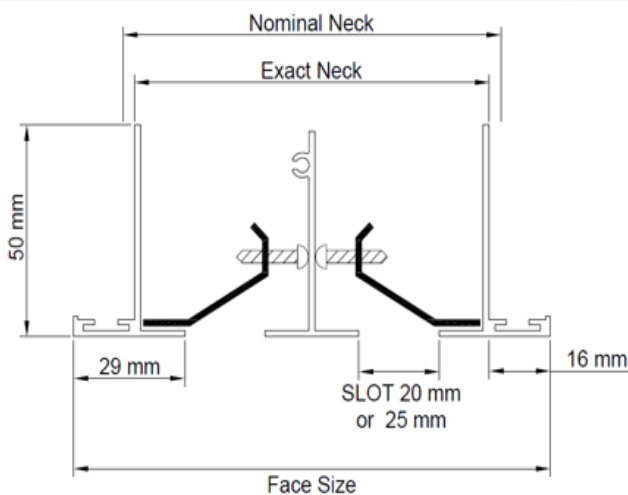

Model : LD Linear Diffuser

- Available in 20 mm & 25 mm slots
- Available from 1 to 8 slots
- Blades can be adjusted to provide variable air throw & Vertical to Horizontal
- Dulux & Interpon powder coat colours available on request

Application

Supply , Return & Exhaust Air

| 20 mm Slot | | | |
|------------|------------|-----------------------------|-----------|
| | Exact Neck | Nominal Neck / Cut out size | Face Size |
| 1 slot | 47 | 53 | 79 |
| 2 slot | 93 | 99 | 125 |
| 3 slot | 139 | 145 | 171 |
| 4 slot | 184 | 190 | 216 |
| 5 slot | 229 | 235 | 261 |
| 6 slot | 274 | 280 | 306 |
| 7 slot | 319 | 325 | 351 |
| 8 slot | 365 | 371 | 397 |

| 25 mm Slot | | | |
|------------|------------|-----------------------------|-----------|
| | Exact Neck | Nominal Neck / Cut out size | Face Size |
| 1 slot | 52 | 58 | 84 |
| 2 slot | 103 | 109 | 135 |
| 3 slot | 154 | 160 | 186 |
| 4 slot | 204 | 210 | 236 |
| 5 slot | 254 | 260 | 286 |
| 6 slot | 304 | 310 | 336 |
| 7 slot | 354 | 360 | 386 |
| 8 slot | 405 | 411 | 437 |